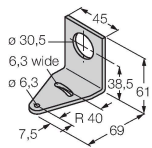

TL50WQ

LED Indicator – Monochrome Multifunction Signaller

Technical data

Type	TL50WQ
ID	3010173
Signal and display data	
Purpose	LED indicator light
Function	Tower light
Light type	White
Dimmable	No
Features of color 1	White, Permanently on, 21 lm
Electrical data	
Operating voltage	18...30 VDC
DC rated operational current	≤ 45 mA
Operating voltage	21...27 VAC
AC rated operational current	≤ 45 mA
Max. current consumption per color	45 mA
Input type	Bipolar (PNP/NPN)
Response time typical	< 10 ms
Mechanical data	
Cascadable	No
Design	Smooth barrel, TL50
Dimensions	Ø 50 x 88.5 mm
Housing material	Plastic, ABS, Black
Window material	Polycarbonate, diffuse
Electrical connection	Connector, M12 × 1, PVC
Number of cores	4
Ambient temperature	-40...+50 °C
Relative humidity	0...95 %

Wiring diagram

Functional principle

Single-color/multifunction display
 Robust and cost-efficient multisegment display, simple mounting.
 Illuminated segments for clear operator guidance and system status display.
 Display of up to 5 colors.
 Compact devices, no controller required
 No mounting.
 The wiring diagram shows a pnp pin configuration.

Technical data

Protection class IP67

Tests/approvals

Approvals CE, UL listed

Accessories

SMB30A

3032723

Mounting bracket, rectangular, stainless steel, for sensors with 30mm thread

SMB30FA

3074005

Montagewinkel; Werkstoff VA 1.4401

SMB30SC

3052521

Mounting bracket, PBT black, for sensors with 30 mm thread, rotatable

Accessories

Dimension drawing	Type	ID	
	RKC4.4T-2/TEL	6625013	Connection cable, M12 female connector, straight, 4-pin, cable length: 2 m, jacket material: PVC, black; cULus approval
	WKC4.4T-2/TEL	6625025	Connection cable, M12 female connector, angled, 4-pin, cable length: 2 m, jacket material: PVC, black; cULus approval