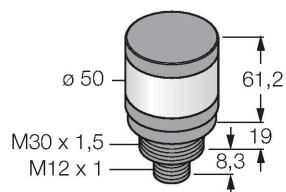

TL50WQ

LED Indicator – Monochrome Multifunction Signaller

Technical data

Type	TL50WQ
ID	3010173
Signal and display data	
Purpose	LED indicator light
Function	Tower light
Light type	White
Dimmable	No
Features of color 1	White, Permanently on, 21 lm
Electrical data	
Operating voltage	18...30 VDC
DC rated operational current	≤ 45 mA
Operating voltage	21...27 VAC
AC rated operational current	≤ 45 mA
Max. current consumption per color	45 mA
Input type	Bipolar (PNP/NPN)
Response time typical	< 10 ms
Mechanical data	
Cascadable	No
Design	Smooth barrel, TL50
Dimensions	Ø 50 x 88.5 mm
Housing material	Plastic, ABS, Black
Window material	Polycarbonate, diffuse
Electrical connection	Connector, M12 × 1, PVC
Number of cores	4
Ambient temperature	-40...+50 °C
Relative humidity	0...95 %

Wiring diagram

Functional principle

Single-color/multifunction display
 Robust and cost-efficient multisegment display, simple mounting.
 Illuminated segments for clear operator guidance and system status display.
 Display of up to 5 colors.
 Compact devices, no controller required
 No mounting.
 The wiring diagram shows a pnp pin configuration.

Technical data

Protection class IP67

Tests/approvals

Approvals CE, UL listed

Accessories

SMB30A

3032723

Mounting bracket, rectangular, stainless steel, for sensors with 30mm thread

SMB30FA

3074005

Montagewinkel; Werkstoff VA 1.4401

SMB30SC

3052521

Mounting bracket, PBT black, for sensors with 30 mm thread, rotatable

Accessories

Dimension drawing	Type	ID	
	RKC4.4T-2/TEL	6625013	Connection cable, M12 female connector, straight, 4-pin, cable length: 2 m, jacket material: PVC, black; cULus approval
	WKC4.4T-2/TEL	6625025	Connection cable, M12 female connector, angled, 4-pin, cable length: 2 m, jacket material: PVC, black; cULus approval