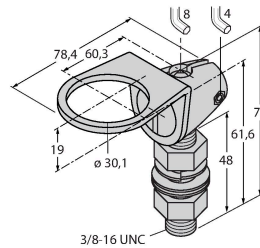

TL50WQ

LED Indicator – Monochrome Multifunction Signaller

Technical data

Type	TL50WQ
ID	3010173
Signal and display data	
Purpose	LED indicator light
Function	Tower light
Light type	White
Dimmable	No
Features of color 1	White, Permanently on, 21 lm
Electrical data	
Operating voltage	18...30 VDC
DC rated operational current	≤ 45 mA
Operating voltage	21...27 VAC
AC rated operational current	≤ 45 mA
Max. current consumption per color	45 mA
Input type	Bipolar (PNP/NPN)
Response time typical	< 10 ms
Mechanical data	
Cascadable	No
Design	Smooth barrel, TL50
Dimensions	Ø 50 x 88.5 mm
Housing material	Plastic, ABS, Black
Window material	Polycarbonate, diffuse
Electrical connection	Connector, M12 × 1, PVC
Number of cores	4
Ambient temperature	-40...+50 °C
Relative humidity	0...95 %

Technical data

Protection class IP67

Tests/approvals

Approvals CE, UL listed

Accessories

SMB30A

3032723

Mounting bracket, rectangular, stainless steel, for sensors with 30mm thread

SMB30FA

3074005

Montagewinkel; Werkstoff VA 1.4401

SMB30SC

3052521

Mounting bracket, PBT black, for sensors with 30 mm thread, rotatable

Accessories

Dimension drawing	Type	ID	
	RKC4.4T-2/TEL	6625013	Connection cable, M12 female connector, straight, 4-pin, cable length: 2 m, jacket material: PVC, black; cULus approval
	WKC4.4T-2/TEL	6625025	Connection cable, M12 female connector, angled, 4-pin, cable length: 2 m, jacket material: PVC, black; cULus approval