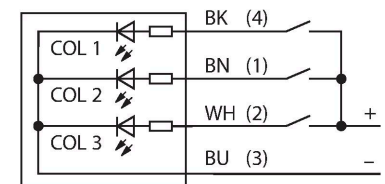

TL50WQ

LED Indicator – Monochrome Multifunction Signaller

Technical data

Type	TL50WQ
ID	3010173
Signal and display data	
Purpose	LED indicator light
Function	Tower light
Light type	White
Dimmable	No
Features of color 1	White, Permanently on, 21 lm
Electrical data	
Operating voltage	18...30 VDC
DC rated operational current	≤ 45 mA
Operating voltage	21...27 VAC
AC rated operational current	≤ 45 mA
Max. current consumption per color	45 mA
Input type	Bipolar (PNP/NPN)
Response time typical	< 10 ms
Mechanical data	
Cascadable	No
Design	Smooth barrel, TL50
Dimensions	Ø 50 x 88.5 mm
Housing material	Plastic, ABS, Black
Window material	Polycarbonate, diffuse
Electrical connection	Connector, M12 × 1, PVC
Number of cores	4
Ambient temperature	-40...+50 °C
Relative humidity	0...95 %

Features

- Plastic housing, black
- EMI and RFI immune
- Protection class IP67
- M12 × 1 male connector
- Monochrome: White (COL 1)
- Operating voltage: 18...30 VDC or 24 VAC with 45 mA per LED color
- Inputs: PNP/NPN

Wiring diagram

Functional principle

Single-color/multifunction display
 Robust and cost-efficient multisegment display, simple mounting.
 Illuminated segments for clear operator guidance and system status display.
 Display of up to 5 colors.
 Compact devices, no controller required
 No mounting.
 The wiring diagram shows a pnp pin configuration.

SMB30FA

3074005

Montagewinkel; Werkstoff VA 1.4401

SMB30SC

3052521

Mounting bracket, PBT black, for sensors with 30 mm thread, rotatable

Accessories

Dimension drawing	Type	ID	
	RKC4.4T-2/TEL	6625013	Connection cable, M12 female connector, straight, 4-pin, cable length: 2 m, jacket material: PVC, black; cULus approval
	WKC4.4T-2/TEL	6625025	Connection cable, M12 female connector, angled, 4-pin, cable length: 2 m, jacket material: PVC, black; cULus approval