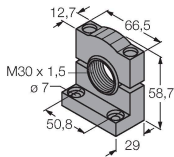

Technical data

Protection class IP67

Tests/approvals

Approvals CE, UL listed

Accessories

SMB30A

3032723

Mounting bracket, rectangular, stainless steel, for sensors with 30mm thread

SMB30FA

3074005

Montagewinkel; Werkstoff VA 1.4401

SMB30SC

3052521

Mounting bracket, PBT black, for sensors with 30 mm thread, rotatable

Accessories

Dimension drawing	Type	ID	
	RKC4.4T-2/TEL	6625013	Connection cable, M12 female connector, straight, 4-pin, cable length: 2 m, jacket material: PVC, black; cULus approval
	WKC4.4T-2/TEL	6625025	Connection cable, M12 female connector, angled, 4-pin, cable length: 2 m, jacket material: PVC, black; cULus approval