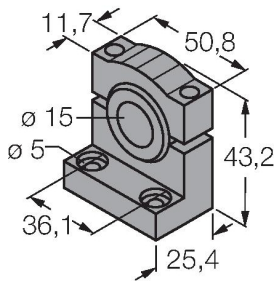

Technical data

Special features	Chemical-resistant Encapsulated Wash down
Power-on indication	LED, Green
Switching state	LED, Yellow
Excess gain indication	LED
Tests/approvals	
Approvals	CE, UL, CSA

Accessories

SMB1815SF 3053279

Mounting bracket, PBT black, for PICO-GUARD points

SMB18A 3033200