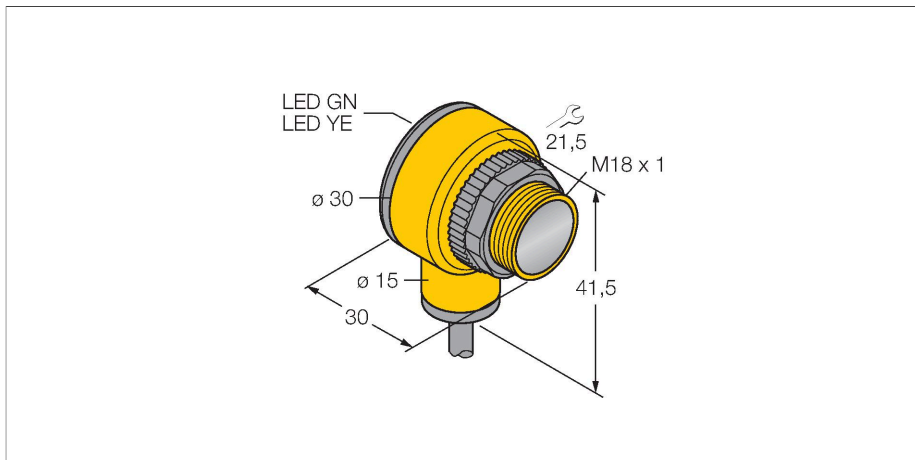

### Technical data

Type	T18AW3DQP1
ID no.	3078523
<b>Optical data</b>	
Function	Proximity switch
Operating mode	Diffuse
Light type	IR
Wavelength	880 nm
Range	0...300 mm
<b>Electrical data</b>	
Operating voltage	20...250 VAC
AC rated operational current	≤ 200 mA
Output function	Light operation, Relay output
Switching frequency	≤ 40 Hz
Readiness delay	≤ 100 ms
Response time typical	< 16 ms
Setting option	Potentiometer
<b>Mechanical data</b>	
Design	Rectangular with thread, T18
Dimensions	Ø 18 x 30 x 30 x 41.5 mm
Housing material	Plastic, Thermoplastic material
Lens	plastic, Acrylic
Electrical connection	Cable with connector, 1/2", 0.15 m, PVC
Number of cores	4
Core cross-section	0.5 mm <sup>2</sup>
Ambient temperature	-40...+70 °C
Protection class	IP67 IP69

### Features

- M12 × 1 cable with male end, 150 mm, 4-pin
- Protection class IP67
- Ambient temperature: -40 °C...+70 °C
- Selectable light/dark operation or light operation with alarm function