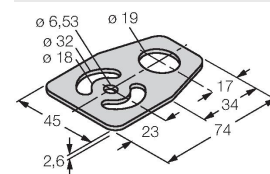

## Accessories

SMB1815SF 3053279

Mounting bracket, PBT black, for PICO-GUARD points

SMB18A 3033200

Mounting bracket, rectangular, stainless steel, for sensors with 18 mm thread

SMB18FM 3079421

mounting bracket, black, M22 x1.5 mm, male thread, female thread M18 x 1, for sensors with 18 mm thread

SMBAMS18P 3073134

Mounting bracket, stainless steel, for sensors with 18 mm thread