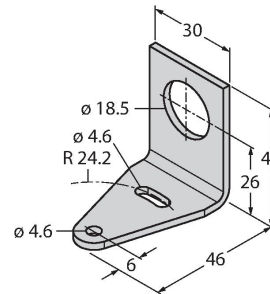

## Accessories

SMB1815SF 3053279

Mounting bracket, PBT black, for PICO-GUARD points

SMB18A 3033200

Mounting bracket, rectangular, stainless steel, for sensors with 18 mm thread

SMB18FM 3079421

mounting bracket, black, M22 x1.5 mm, male thread, female thread M18 x 1, for sensors with 18 mm thread

SMBAMS18P 3073134

Mounting bracket, stainless steel, for sensors with 18 mm thread