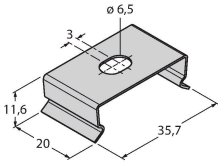

Accessories

LMBWLB32 **3090623**
Snap bracket for WLB32 work light,
included in the WLB92 scope of
delivery