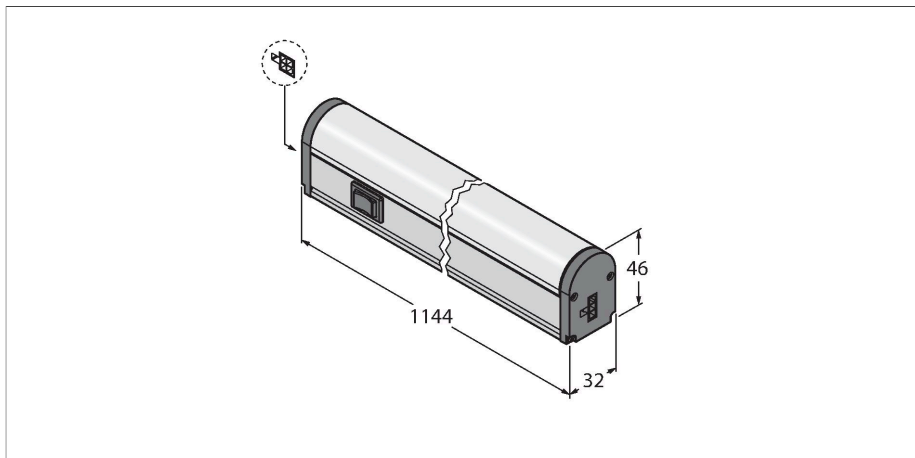

WLB32ZC1130PBQM

Work Light – Linear Light

Technical data

Type	WLB32ZC1130PBQM
ID	3087492
Signal and display data	
Purpose	LED work light
Function	Linear light
Light type	White
Color temperature	4700...+5300 K
Luminous flux lumen	2400 lm
LED service life (L70)	50000 h
Dimmable	Two-stage
Features of color 1	White, Permanently on, 3000 lm
Electrical data	
Operating voltage	90...264 VAC
Mechanical data	
Cascadable	Yes
Design	Rectangular, WLB32
Dimensions	1144 x 32 x 46 mm
Housing material	Metal, AL
Window material	Polycarbonate, diffuse
Electrical connection	Connector, PVC
Number of cores	3
Ambient temperature	-25...+45 °C
Protection class	IP50
Tests/approvals	
Shock resistance	15 g (11 ms)
Approvals	CE, UL

LMBWLB32-180S **3087852**
 Snap bracket for WLB32 work light,
 rotatable up to 180° degrees

Accessories

Dimension drawing	Type	ID	
	LQMAC-306	3086779	Connection cable, 3-wire, stranded wire
	LQMAEC-306SS	3085580	Extension cable to cascade WLB32 lights, length 1.83 m, optional