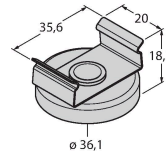

WLB32ZC1130PBQM

Work Light – Linear Light

Technical data

Type	WLB32ZC1130PBQM
ID	3087492
Signal and display data	
Purpose	LED work light
Function	Linear light
Light type	White
Color temperature	4700...+5300 K
Luminous flux lumen	2400 lm
LED service life (L70)	50000 h
Dimmable	Two-stage
Features of color 1	White, Permanently on, 3000 lm
Electrical data	
Operating voltage	90...264 VAC
Mechanical data	
Cascadable	Yes
Design	Rectangular, WLB32
Dimensions	1144 x 32 x 46 mm
Housing material	Metal, AL
Window material	Polycarbonate, diffuse
Electrical connection	Connector, PVC
Number of cores	3
Ambient temperature	-25...+45 °C
Protection class	IP50
Tests/approvals	
Shock resistance	15 g (11 ms)
Approvals	CE, UL

LMBWLB32-180S **3087852**
 Snap bracket for WLB32 work light,
 rotatable up to 180° degrees

Accessories

Dimension drawing	Type	ID	
	LQMAC-306	3086779	Connection cable, 3-wire, stranded wire
	LQMAEC-306SS	3085580	Extension cable to cascade WLB32 lights, length 1.83 m, optional