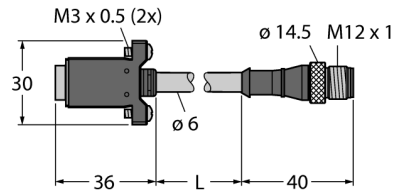

Safety Technology

Connection Cable

DELSE-81D

- For connection of EZ-Screen LS light screens
- RD male connector on M12 × 1 male connector
- Cable, PVC, yellow, 12-core
- Cable length: 0.30 m
- Cable length: 0.3 m

Type	DELSE-81D
ID	3086942