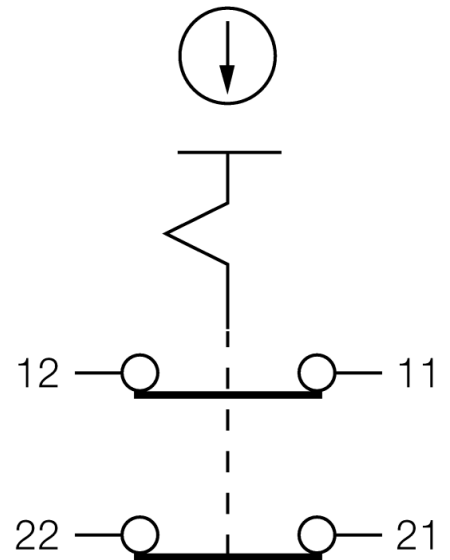

excom I/O System Modex Switching Terminal MODEX-SCHALTKLEMME

- Switching terminal for manual switching in Ex areas (enable function for downstream connected devices)

Type	MODEX-SCHALTKLEMME
ID	6884069
Ex approval acc. to conformity certificate	PTB 99 ATEX 1020 U
Device designation	Ⓔ
Displays/Operating elements	
Protection class	IP20
Dimensions	15 x 67 x 56 mm
Approvals	ATEX