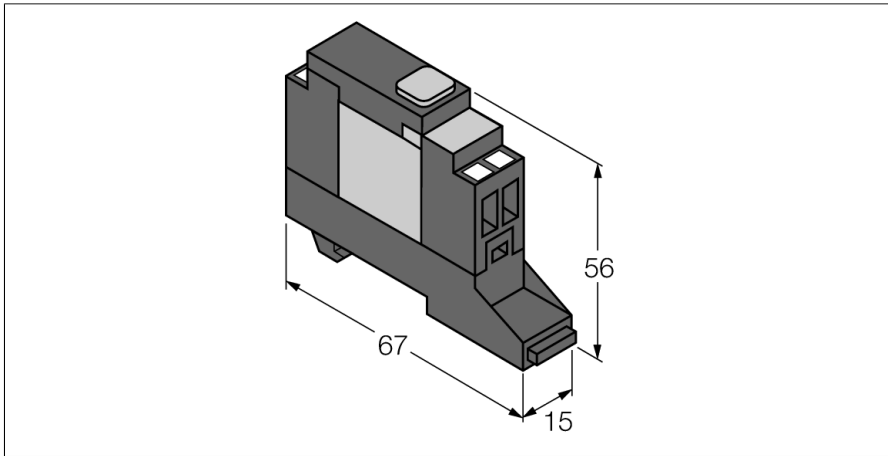

excom I/O System Modex Switching Terminal MODEX-SCHALTKLEMME

- Switching terminal for manual switching in Ex areas (enable function for downstream connected devices)

Type	MODEX-SCHALTKLEMME
ID	6884069
Ex approval acc. to conformity certificate	PTB 99 ATEX 1020 U
Device designation	Ⓔ
Displays/Operating elements	
Protection class	IP20
Dimensions	15 x 67 x 56 mm
Approvals	ATEX