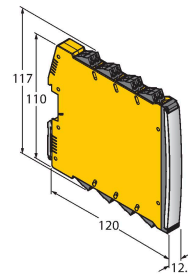

K30LIGRYP

LED Indicator – Beacon

Technical data

Type	K30LIGRYP
ID	3026933
Signal and display data	
Purpose	LED indicator light
Function	Spotlight
Light type	Green Red Yellow
LED service life (L70)	50000 h
Dimmable	No
Features of color 1	Green, Permanently on
Features of color 2	Red
Features of color 3	Yellow
Special features	Wash down
Electrical data	
DC rated operational current	≤ 40 mA
Input type	PNP
Response time typical	< 1 ms
Mechanical data	
Cascadable	No
Design	Dome, K50L
Dimensions	Ø 30 x 44.5 mm
Housing material	Plastic, PC, Black
Window material	Polycarbonate, diffuse
Electrical connection	Cable, 2 m, PVC
Number of cores	4
Ambient temperature	-40...+50 °C

Wiring diagram

Technical data

Relative humidity	0...95 %
Protection class	IP67 IP69
Tests/approvals	
MTTF	249 years acc. to SN 29500 (Ed. 99) 40 °C
Approvals	CE, IECEx
Approvals	ATEX II 1 GD

Accessories

IMX12-DO01-1U-1U-0/24VDC

7580101

Solenoid driver; 1-channel; SIL 2 acc. to IEC 61508; Ex-proof version; monitoring of wire-break and short-circuit; removable screw terminals; 12.5 mm wide; 24 VDC power supply

IMX12-DO01-2U-2U-0/24VDC

7580105

Solenoid driver; 2-channel; SIL 2 acc. to IEC 61508; Ex-proof version; monitoring of wire-break and short-circuit; removable screw terminals; 12.5 mm wide; 24 VDC power supply

Accessories

Dimension drawing	Type	ID	
	IM72-11EX/L	7520703	Screw terminals