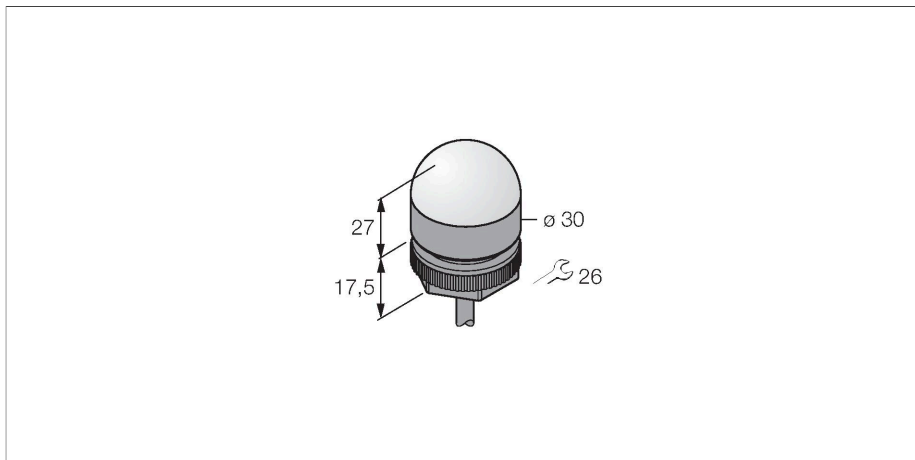

K30LIGRYP

LED Indicator – Beacon

Technical data

Type	K30LIGRYP
ID	3026933
Signal and display data	
Purpose	LED indicator light
Function	Spotlight
Light type	Green Red Yellow
LED service life (L70)	50000 h
Dimmable	No
Features of color 1	Green, Permanently on
Features of color 2	Red
Features of color 3	Yellow
Special features	Wash down
Electrical data	
DC rated operational current	≤ 40 mA
Input type	PNP
Response time typical	< 1 ms
Mechanical data	
Cascadable	No
Design	Dome, K50L
Dimensions	Ø 30 x 44.5 mm
Housing material	Plastic, PC, Black
Window material	Polycarbonate, diffuse
Electrical connection	Cable, 2 m, PVC
Number of cores	4
Ambient temperature	-40...+50 °C

Features

- LED all-round visible
- ATEX category II 1 G, Ex-zone 0
- ATEX category II 1 D, Ex-zone 20
- Individually controllable
- Mechanical screw-in thread M22.5 x 1.5
- Protection classes IP67/IP69K
- Multicolor: Green (COL 1) / Red (COL 2) / Yellow (COL 3)
- Cable, 2 m
- It is envisaged to control always only one color with the appropriate equipment
- ATEX II 1 G approval
- Gases and vapors IIC group, Zone 0
- ATEX II 1 D approval
- Dusts IIIC group, Zone 20
- When used in hazardous areas, the special conditions of the approval must be observed

Wiring diagram

Technical data

Relative humidity	0...95 %
Protection class	IP67 IP69
Tests/approvals	
MTTF	249 years acc. to SN 29500 (Ed. 99) 40 °C
Approvals	CE, IECEx
Approvals	ATEX II 1 GD

Accessories

IMX12-DO01-1U-1U-0/24VDC

7580105

Solenoid driver; 2-channel; SIL 2 acc. to IEC 61508; Ex-proof version; monitoring of wire-break and short-circuit; removable screw terminals; 12.5 mm wide; 24 VDC power supply

Accessories

Dimension drawing	Type	ID	
	IM72-11EX/L	7520703	Screw terminals