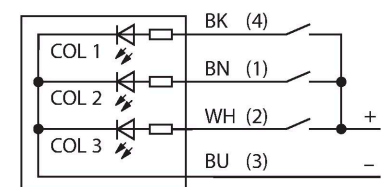

K30LIGRYP

LED Indicator – Beacon

Technical data

Type	K30LIGRYP
ID	3026933
Signal and display data	
Purpose	LED indicator light
Function	Spotlight
Light type	Green Red Yellow
LED service life (L70)	50000 h
Dimmable	No
Features of color 1	Green, Permanently on
Features of color 2	Red
Features of color 3	Yellow
Special features	Wash down
Electrical data	
DC rated operational current	≤ 40 mA
Input type	PNP
Response time typical	< 1 ms
Mechanical data	
Cascadable	No
Design	Dome, K50L
Dimensions	Ø 30 x 44.5 mm
Housing material	Plastic, PC, Black
Window material	Polycarbonate, diffuse
Electrical connection	Cable, 2 m, PVC
Number of cores	4
Ambient temperature	-40...+50 °C

Features

- LED all-round visible
- ATEX category II 1 G, Ex-zone 0
- ATEX category II 1 D, Ex-zone 20
- Individually controllable
- Mechanical screw-in thread M22.5 x 1.5
- Protection classes IP67/IP69K
- Multicolor: Green (COL 1) / Red (COL 2) / Yellow (COL 3)
- Cable, 2 m
- It is envisaged to control always only one color with the appropriate equipment
- ATEX II 1 G approval
- Gases and vapors IIC group, Zone 0
- ATEX II 1 D approval
- Dusts IIIC group, Zone 20
- When used in hazardous areas, the special conditions of the approval must be observed

Wiring diagram

Technical data

Relative humidity	0...95 %
Protection class	IP67 IP69
Tests/approvals	
MTTF	249 years acc. to SN 29500 (Ed. 99) 40 °C
Approvals	CE, IECEx
Approvals	ATEX II 1 GD

Accessories

IMX12-DO01-1U-1U-0/24VDC

7580105

Solenoid driver; 2-channel; SIL 2 acc. to IEC 61508; Ex-proof version; monitoring of wire-break and short-circuit; removable screw terminals; 12.5 mm wide; 24 VDC power supply

Accessories

Dimension drawing	Type	ID	
	IM72-11EX/L	7520703	Screw terminals