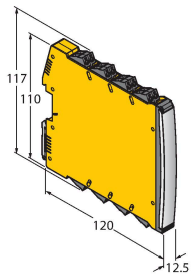

K30LIGRYP

LED Indicator – Beacon

Technical data

Type	K30LIGRYP
ID	3026933
Signal and display data	
Purpose	LED indicator light
Function	Spotlight
Light type	Green Red Yellow
LED service life (L70)	50000 h
Dimmable	No
Features of color 1	Green, Permanently on
Features of color 2	Red
Features of color 3	Yellow
Special features	Wash down
Electrical data	
DC rated operational current	≤ 40 mA
Input type	PNP
Response time typical	< 1 ms
Mechanical data	
Cascadable	No
Design	Dome, K50L
Dimensions	Ø 30 x 44.5 mm
Housing material	Plastic, PC, Black
Window material	Polycarbonate, diffuse
Electrical connection	Cable, 2 m, PVC
Number of cores	4
Ambient temperature	-40...+50 °C

Wiring diagram

Technical data

Relative humidity	0...95 %
Protection class	IP67 IP69
Tests/approvals	
MTTF	249 years acc. to SN 29500 (Ed. 99) 40 °C
Approvals	CE, IECEx
Approvals	ATEX II 1 GD

Accessories

IMX12-DO01-1U-1U-0/24VDC

7580101

Solenoid driver; 1-channel; SIL 2 acc. to IEC 61508; Ex-proof version; monitoring of wire-break and short-circuit; removable screw terminals; 12.5 mm wide; 24 VDC power supply

IMX12-DO01-2U-2U-0/24VDC

7580105

Solenoid driver; 2-channel; SIL 2 acc. to IEC 61508; Ex-proof version; monitoring of wire-break and short-circuit; removable screw terminals; 12.5 mm wide; 24 VDC power supply

Accessories

Dimension drawing	Type	ID	
	IM72-11EX/L	7520703	Screw terminals